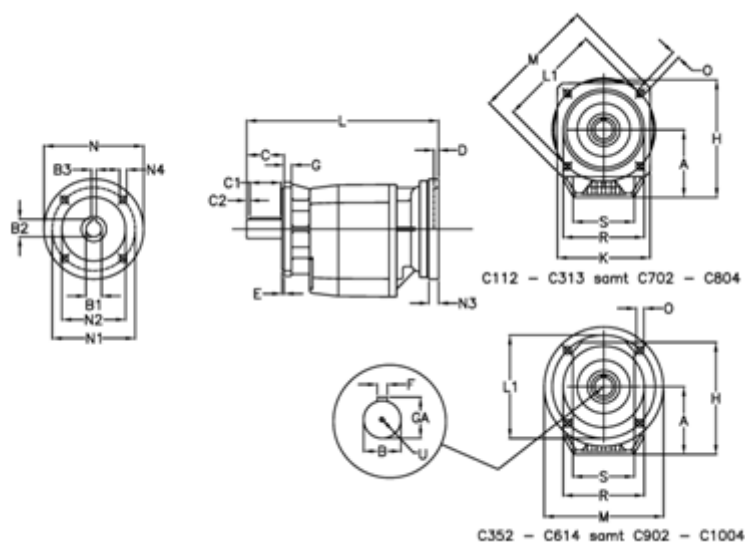

Article number: 40600800762460
 Description: Helical gearbox
 C802F-7,6-P180B5

Measures

A = 247.0	D = 6.0	L1 = 350	R = 320
B = 80	E = 5	M = 400	S = 300
B1 = 48	F = 22	N = 350	U = M20x42
B2 = 51.8	G = 20	N1 = 300	
B3 = 14	GA = 85.0	N2 = 250	
C = 140	H = 422.0	N3 = 23	
C1 = 110	K = 350	N4 = 18	
C2 = 15	L = 635.0	O = 18.0	